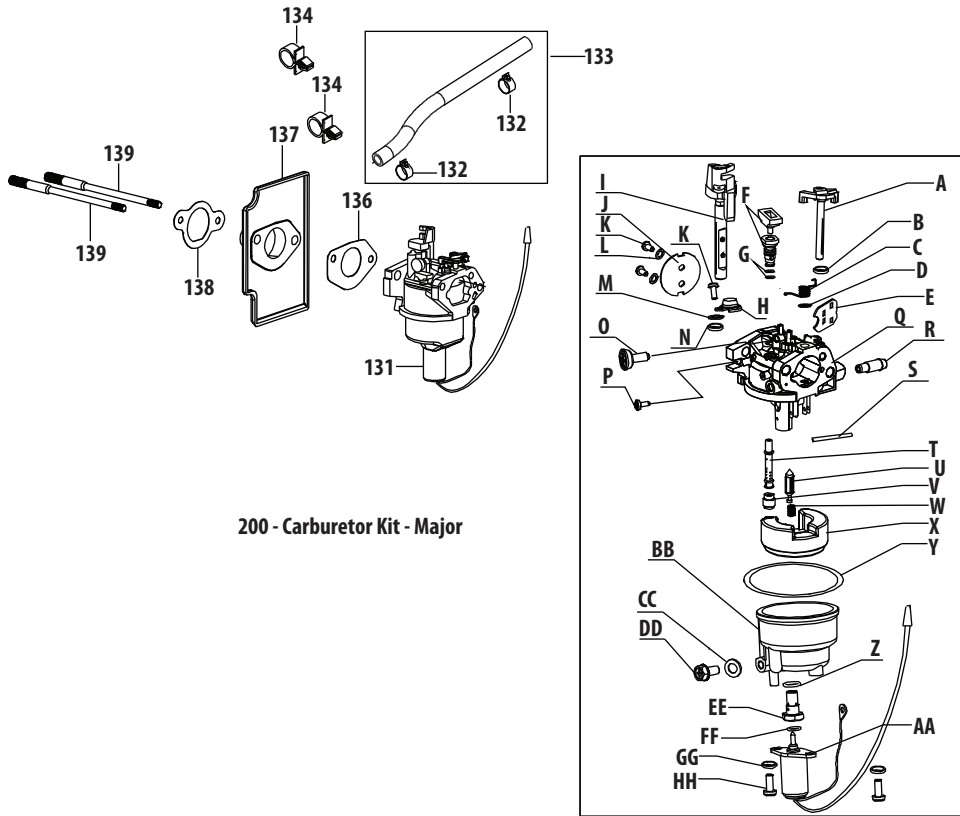

4P90JUA Crankshaft & Crankcase Cover

Ref.	Part Number	Description
5	951-11622	Flexible Clamp
75	951-12238	Crankshaft Assembly
76	951-11969	Main Bearing
77	951-10307	Woodruff Key
79	951-12239	Dipstick Assembly
80	951-12241	Upper O-Ring
81	951-12363	Lower O-Ring
82	951-12240	Oil Fill Tube Assembly
83	710-04980	Bolt M6×35
84	710-05311	Oil Drain Plug
85	951-12242	Regulator
86	715-04121	Dowel Pin 8×14
87	951-12243	Ball 6.35
88	951-12244	Spring
89	710-05312	Bolt
90	736-04557	Crankshaft Thrust Washer
91	951-12245	Balanceable Shaft Bearing
92	751-12246	Balanceable Shaft Assembly
93	736-04559	Balanceable Thrust Washer

Ref.	Part Number	Description
98	951-12248	Oil Pump Assembly
99	951-12247	O-Ring 10×2.65
100	951-12249	Filter
101	951-12250	Filter Spring
102	951-12251	O-Ring 35.5×2.65
103	951-12252	Filter Cover
104	951-11956	Governor Gear/Shaft Assembly
112	710-05313	Bolt M8×15
113	736-04560	Oil Drain Plug Washer
114	951-12690	Oil Filter
115	951-12253	Screw Joint
116	951-12254	Crankcase Cover
	951-12318	Crankcase Cover Asm (Incl.87-89,100-104,112,113,115,116)
117	710-04982	Bolt M8×54
118	951-11375	Lower Crankshaft Seal
119	710-05314	Bolt M8×43
195	951-12194	Oil Drain Plug Assembly

4P90JUA Carburetor Assembly

200 - Carburetor Kit - Major